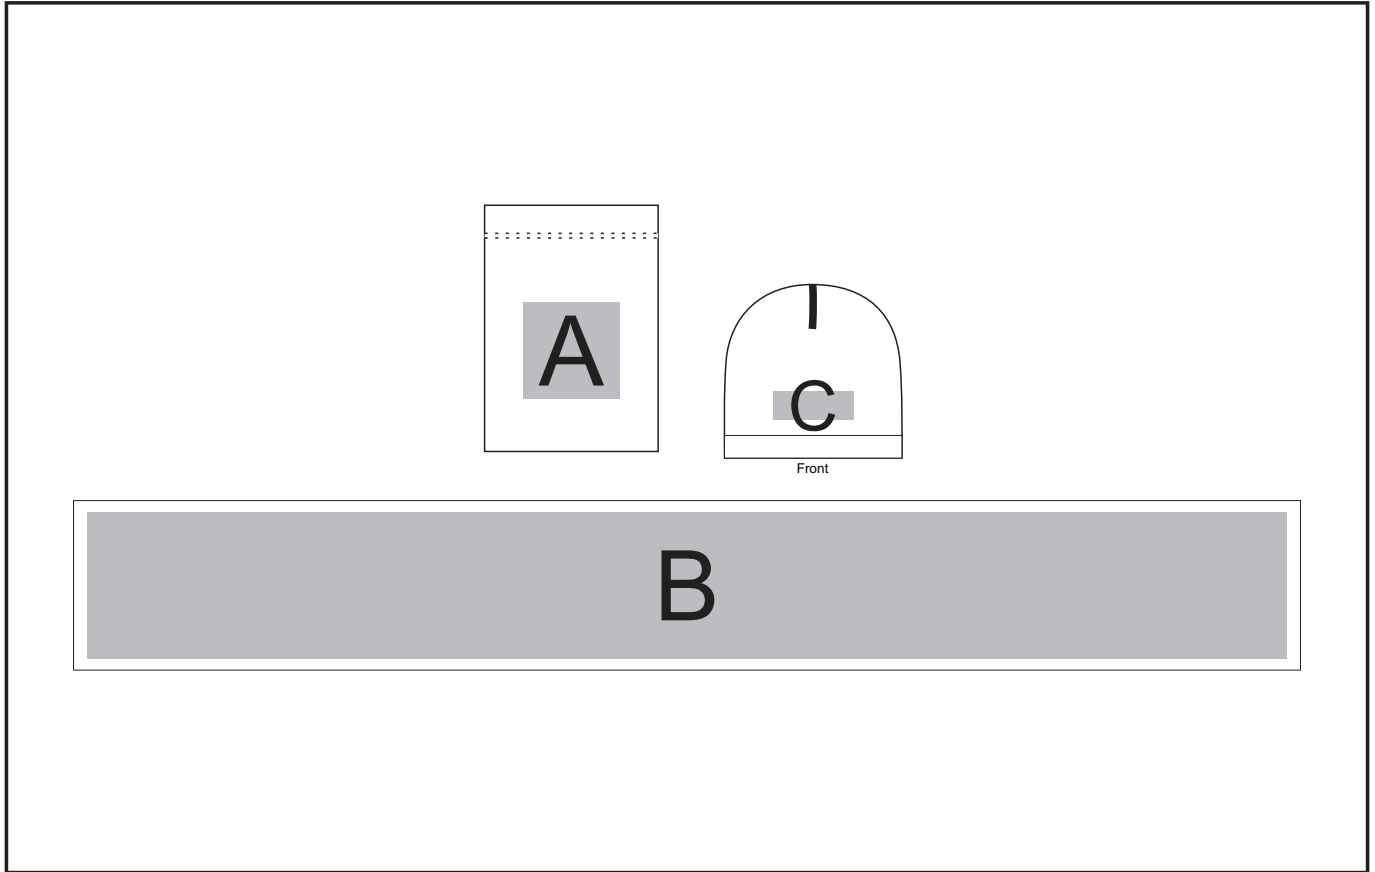

GIFTSET-7479

SOLO WINTER WARMER SET

Need to know:

- Includes 1-Colour, 1-Position Screen Print on Pouch (setup fee applies)

Branding Options:

Position A

1. Screen Print (SB) - 1 colour
Size: 120mm wide x 120mm high

Position B

1. Embroidery (EMB) - 9 colour
Size: 150mm Diameter

Position C

1. Embroidery (EMB) - 9 colour
Size: 100mm wide x 35mm high